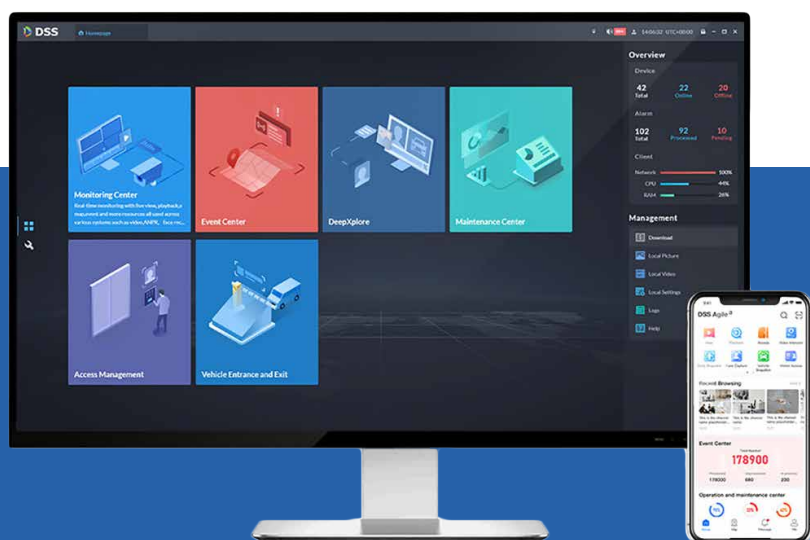

No power,
No network,
No problem.

With the option to power the camera by a solar panel and connectivity through 4G, these cameras are ideal for areas that are not suitable for laying wired network and electric supply lines.

The camera sends data to a communication station, then to the security monitoring centre, meaning both monitoring and management activities, like viewing footage live, can be done remotely over the 4G network.

Remote connectivity & monitoring

Monitor your system via a range of mobile applications and Windows 10. All systems have the option to send email alerts and notifications including snapshots of the alert.

Relax, let us handle it

Our in-house Category II NSI Gold Standard Alarm Receiving Centre (ARC), Marlowe Connect, can monitor your system and provide uninterrupted 24/7 surveillance so you can have the ultimate peace of mind that your site is protected.

Advanced AI detection analytics instantly and reliably alerts our monitoring station to suspicious activity occurring on your site. Industry leading image clarity allows our operators to identify the nature of activity and escalate to a police response when necessary.

Crystal clear surveillance

Advanced AI detection analytics provide higher flexibility and accuracy, with applications including facial recognition, ANPR, metadata, people counting, and traffic data.

Low bandwidth streaming means you benefit from high-quality live video over wireless networks with zero latency and full PTZ responsiveness.

With a built in microphone and 2-way audio, you can play pre-recorded messages for intervention when activations are detected within the camera, offering a strong deterrent to crime.